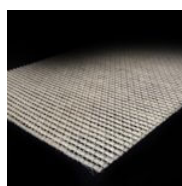

JUTA
Lineari