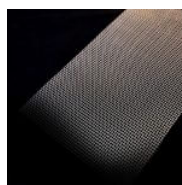

QUADRA 3X3
Geometriche