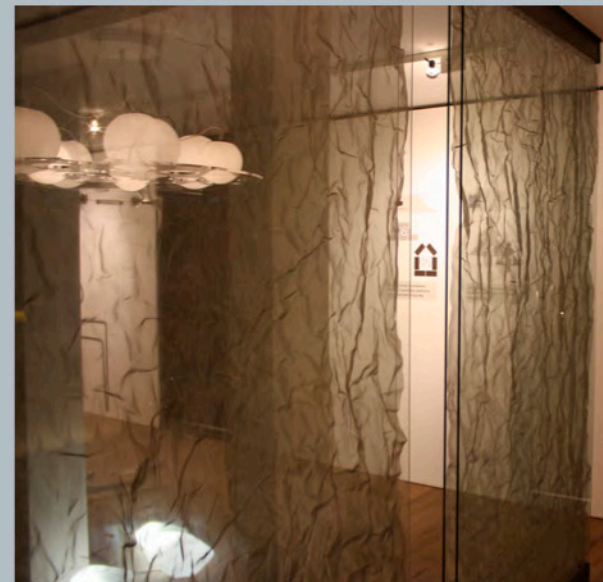

PORTFOLIO

GLASS LAMINATED GREEN FRAME HOUSE

TEX LIGHT

The project presented by Astori DePontiAssociati during Abitare il Tempo in Verona was based on the recovery of abandoned shipping containers and turning them into real houses realized by the company ArtContainer and proposes an innovative concept of sustainable architecture. The setting gave ample use of wire mesh used for coverings and panels. Particular impact had the use of the product TexLight, that has taken a very ethereal effect and three-dimensional visual impact due to a light rubbing and integration between two glass panels.

product used

TEX LIGHT

quantity

50 mq

location

VERONA

architect

ASTORI DE PONTI ASSOCIATI

other suggested product

Mini River - M&M - Fiamma

MetalDesign
Soluzioni per architettura e interni

**TTM
ROSSI**
dal 1959